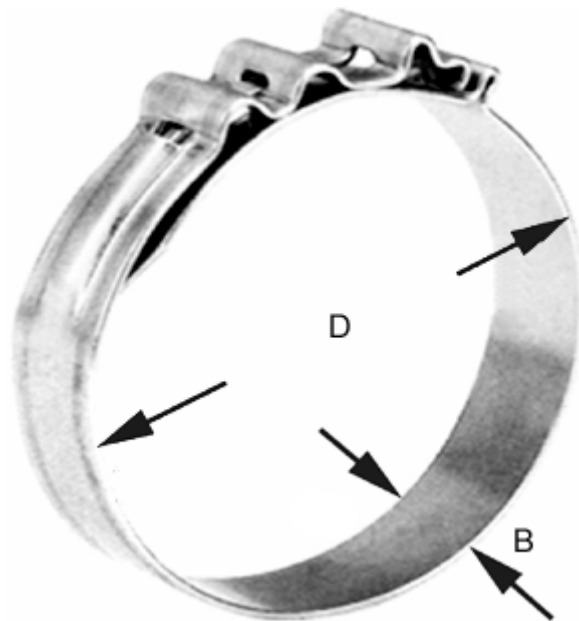

Article number: 021087006022

Description: COBRA one piece-connector 22/8 W4

Measures

Diameter D = 22.0

Width B = 8